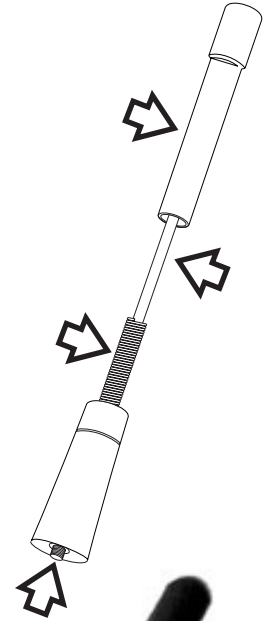

7" Perfect fit - Proper reception Mast/Aerial

- 7 inch mini mast/aerial designed to fit all Fuba and Fuba based antenna bases.
- Helical windings for the antenna element are utilized for reception, 18+ feet of wire is wound into a 6.5 inch spiral. This allows this antenna mast to be the equivalent of a true 4 foot 9 inch long mast in a 7" package. This is a half octave design tuned for optimal reception of 88 to 108 MHZ. This mast uses 6 more feet of wire than a VW/Fuba mast and 5 more feet than a OEM S2000 mast.
- Fiber reinforced flexible core prevents sagging and whipping around while driving. VW Fuba uses a spring that gets weak over time.
- Chemical, scratch and UV resistant outer casing. Will not dry rot and will not be damaged by car washes.
- Multi-fit high nickel stainless adapters fit 6MM Female, 6MM Male, 5MM Male.

Both the LoCustom mast and the OEM S2000 mast are pictured on a OEM 2007 VW/Fuba R34 Antenna base, this is the standard that all OEM antenna bases use.