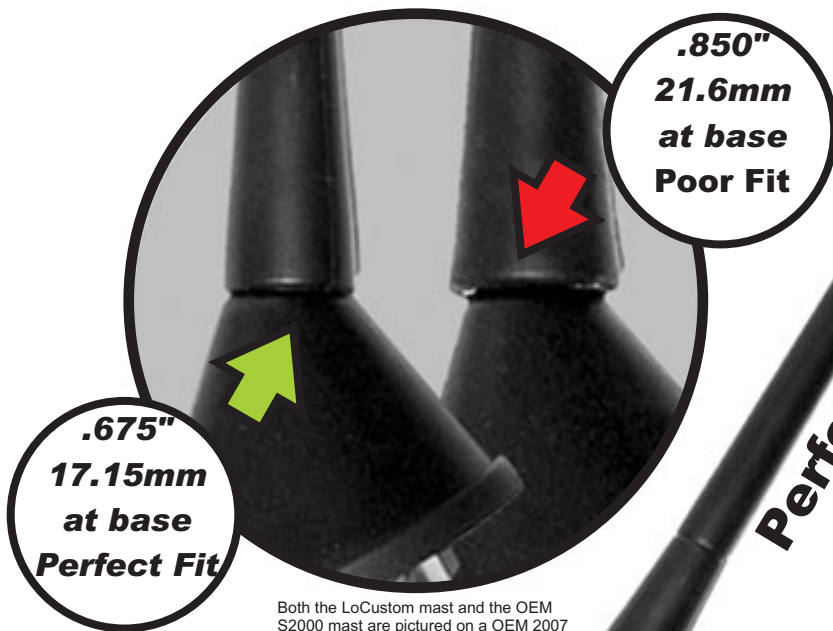

7" Perfect fit - Proper reception Mast/Aerial

- 7 inch mini mast/aerial designed to fit all Fuba and Fuba based antenna bases.
- Helical windings for the antenna element are utilized for reception, 18+ feet of wire is wound into a 6.5 inch spiral. This allows this antenna mast to be the equivalent of a true 4 foot 9 inch long mast in a 7" package. This is a half octave design tuned for optimal reception of 88 to 108 MHZ. This mast uses 6 more feet of wire than a VW/Fuba mast and 5 more feet than a OEM S2000 mast.
- Fiber reinforced flexible core prevents sagging and whipping around while driving. VW Fuba uses a spring that gets weak over time.
- Chemical, scratch and UV resistant outer casing. Will not dry rot and will not be damaged by car washes.
- Multi-fit high nickel stainless adapters fit 6MM Female, 6MM Male, 5MM Male.

Both the LoCustom mast and the OEM S2000 mast are pictured on a OEM 2007 VW/Fuba R34 Antenna base, this is the standard that all OEM antenna bases use.